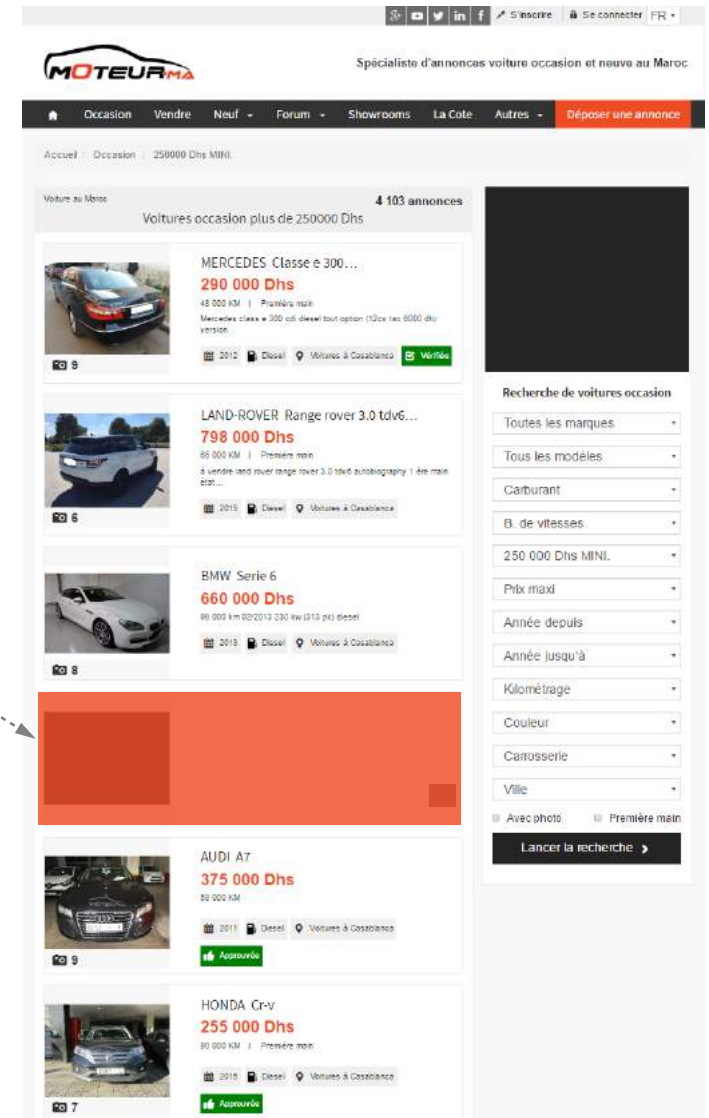

NATIVE ADS : DESKTOP

164 x 124px image

OPEN SANS 14px #267EC8 HEADER

SPONSORED

OPEN SANS Bold 13px #333333 SECONDARY XXXX
XX

OPEN SANS Regular 12px #666666 BODY XXXXXXXX
XX

CALL TO ACTION

45x45 logo

IMAGE: 230px (w) x 127px (h)

LOGO: 45px (w) x 45px (h)

IAB FORMATS

DESKTOP FORMATS

Billboard

970x90

Megabanner

790x90